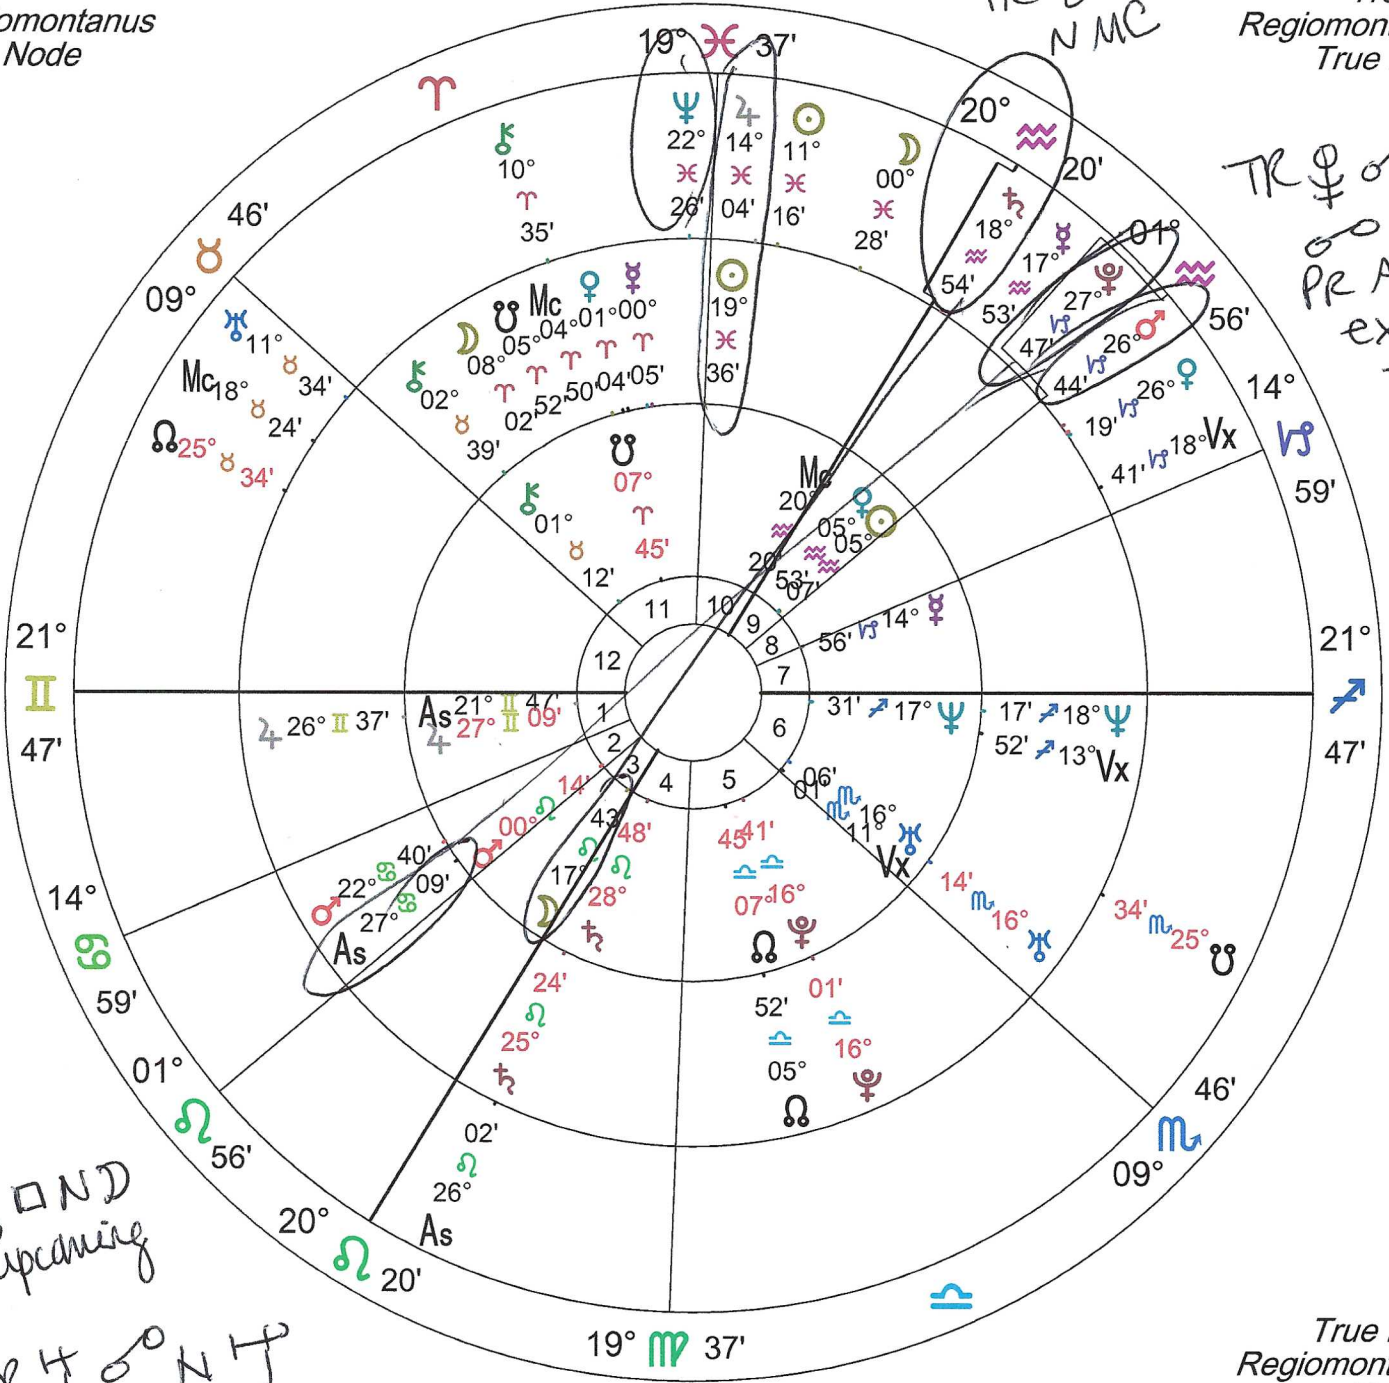

Inner Wheel
Volodymyr Zelenskyy
 Male Chart
 25 Jan 1978, Wed
 2:00 pm BAT -3:00
 Krivoj Rog, Ukraine
 47°N55' 033°E21'
 Geocentric
 Tropical
 Regiomontanus
 True Node

*to null his
 8th hse of death.*

Middle Wheel
Volodymyr Zelenskyy
 Sec.Prog. SA in Long
 1 Mar 2022, Tue
 4:41:36 pm BAT -3:00
 Krivoj Rog, Ukraine
 47°N55' 033°E21'
 Geocentric
 Tropical
 Regiomontanus
 True Node

*TR ♀ ♂ N D
 upcoming*

TR ♀ ♂ N D

Compliments of:
 Melanie Joy
www.melaniejoyastrology.com

TR ♀ ♂ N D

TR ♀ ♂ N D

True Node
 Regiomontanus
 Tropical
 Geocentric
 43°N10' 079°W15'
 St. Catharines, Canada
 4:42:05 pm EST +5:00
 1 Mar 2022, Tue
 Event Chart
Transits 1 Mar 2022
 Outer Wheel