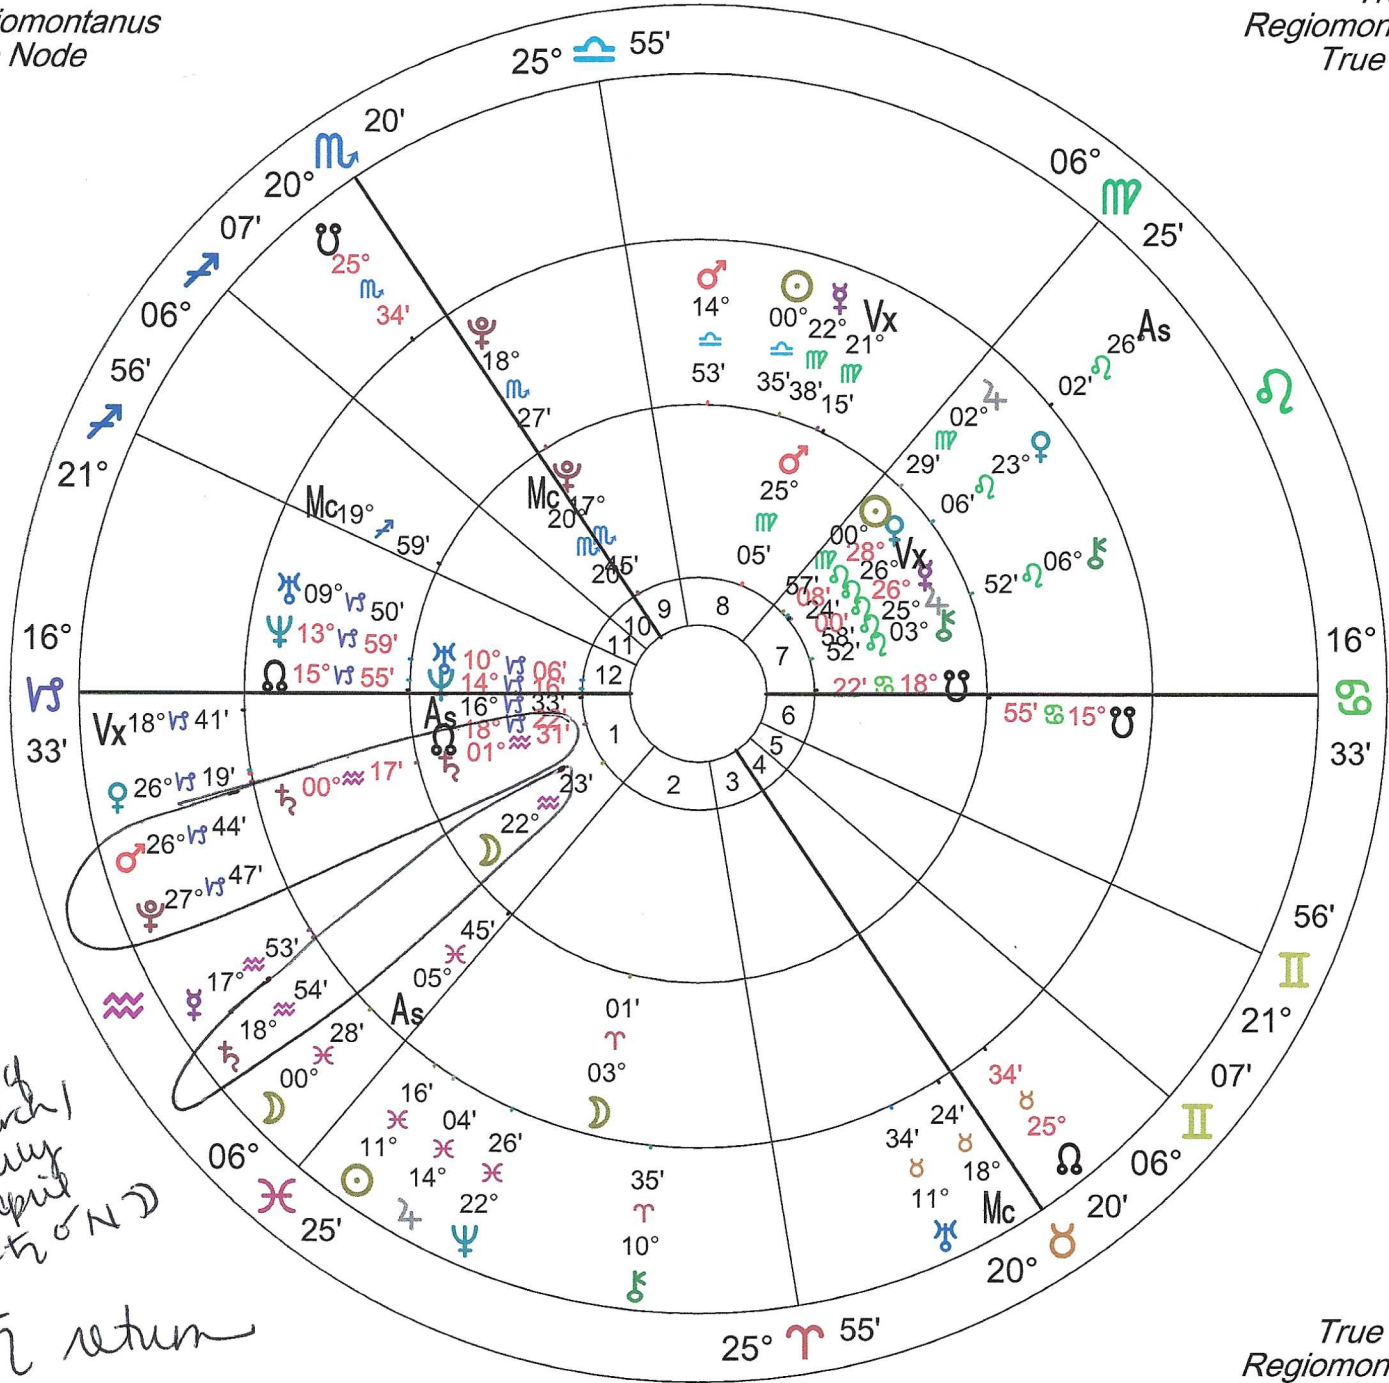

Inner Wheel  
**Ukraine**  
 Natal Chart  
 24 Aug 1991, Sat  
 6:00 pm BAT -3:00  
 Kiev, Ukraine  
 50°N26' 030°E31'  
 Geocentric  
 Tropical  
 Regiomontanus  
 True Node

Middle Wheel  
**Ukraine**  
 Sec.Prog. SA in Long  
 1 Mar 2022, Tue  
 4:41:36 pm BAT -3:00  
 Kiev, Ukraine  
 50°N26' 030°E31'  
 Geocentric  
 Tropical  
 Regiomontanus  
 True Node

end of March /  
 early April  
 TR to N D  
 to return

TR to N MC  
 applying

TR to R ♀ exact

Compliments of:  
 Melanie Joy  
 www.melaniejoyastrology.com

True Node  
 Regiomontanus  
 Tropical  
 Geocentric  
 43°N10' 079°W15'  
 St. Catharines, Canada  
 4:42:05 pm EST +5:00  
 1 Mar 2022, Tue  
 Event Chart  
**Transits 1 Mar 2022**  
 Outer Wheel